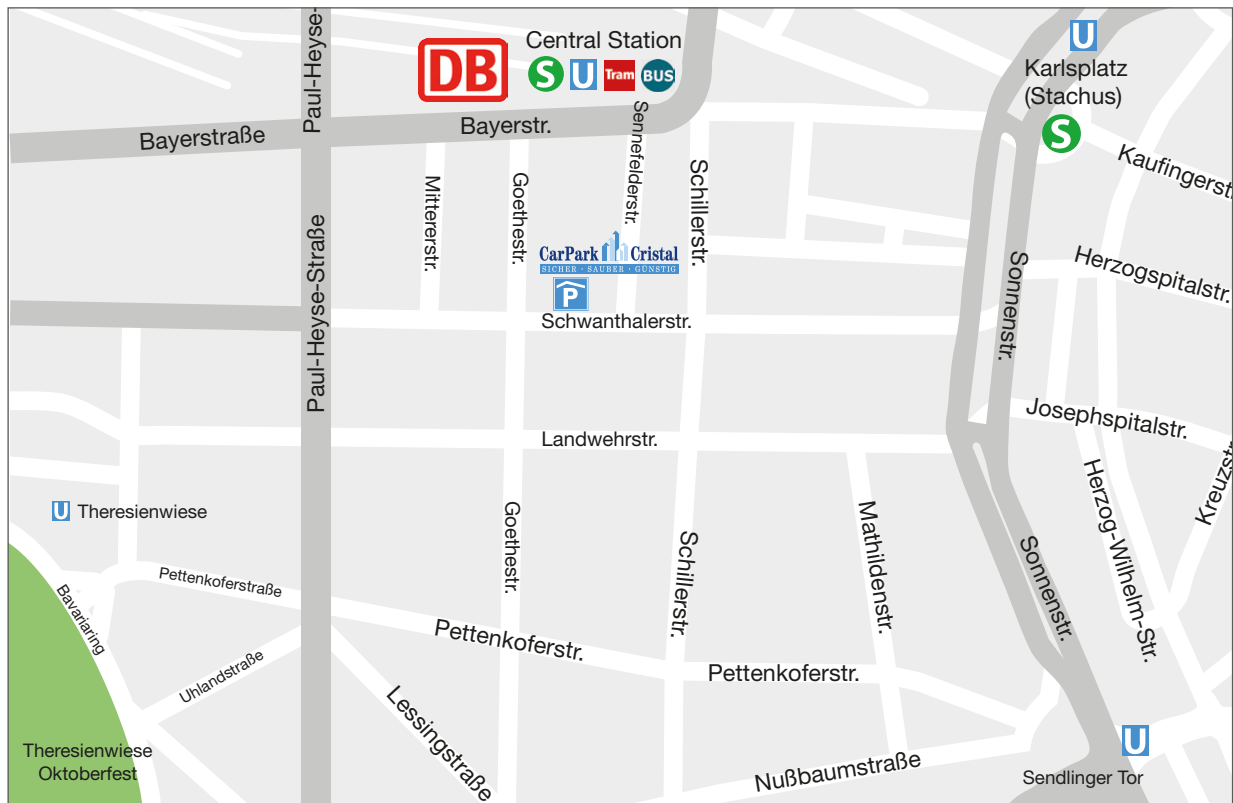

### Travelling by car

Please enter the following address in your **navigation system: Schwanthalerstr. 36, 80336 Munich**

North: A9 direction city centre (Zentrum)

West: From the A8 via VerdisträÙe, past the railway station to SchwanthalerstraÙe

South: From the A95 via Harras towards the city centre (Zentrum)

East: From the A8 over the Isar to SchwanthalerstraÙe

Convenient parking for just € 14,00 per day.

Hotels & Gastronomie

Wickenhäuser & Egger AG